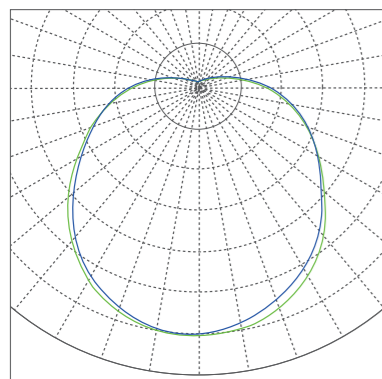

Photometrics

C0/C180: — C90/C270: —

Dimension

Lumen Output

Model	Power	3000K	4000K	5000K
		105 lm/W	110 lm/W	115 lm/W
A400	22W	2450 lm	2520 lm	2590 lm
A400	28W	3020 lm	3070 lm	3120 lm

• Lumen may fluctuate between $\pm 10\%$. Customized higher lumen output available. Max power: 32W.